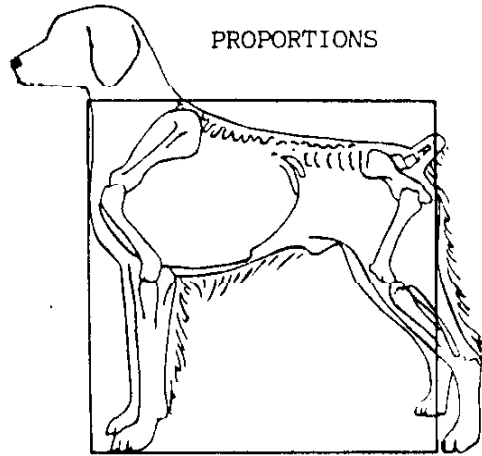

**DISQUALIFICATIONS**

Any Brittany Measuring  
Under 17½" Or Over 20½".

▲ Black Nose.

Black In The Coat.

**THE BRITTANY**

**ILLUSTRATED**

**PROPORTIONS**

**PROPER GAIT**

Good Reach and Drive

Legs Thrown Neither  
In Nor Out

HEIGHT - Highest Point of Shoulder 17½" - 20½"

Compact, Leggy, Closely Knit Dog  
Of Medium Size