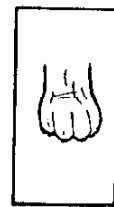

Nearly 90
Degree Angle

Straight
Shoulder

Hock
Mod. Short

EXPRESSION - Alert and Eager
With The Soft Expression of a Bird Dog

Wide CORRECT WIDTH Narrow Lacking Depth
Of Chest

Correct
Angulation

Straight
Stifle

Over Angulated
Stifle

Cowhocked CORRECT REAR
WELL MUSCLED Legs Set Too
Far Apart

Pastern
slightly sloped

Close Fitting
Well Arched Toes